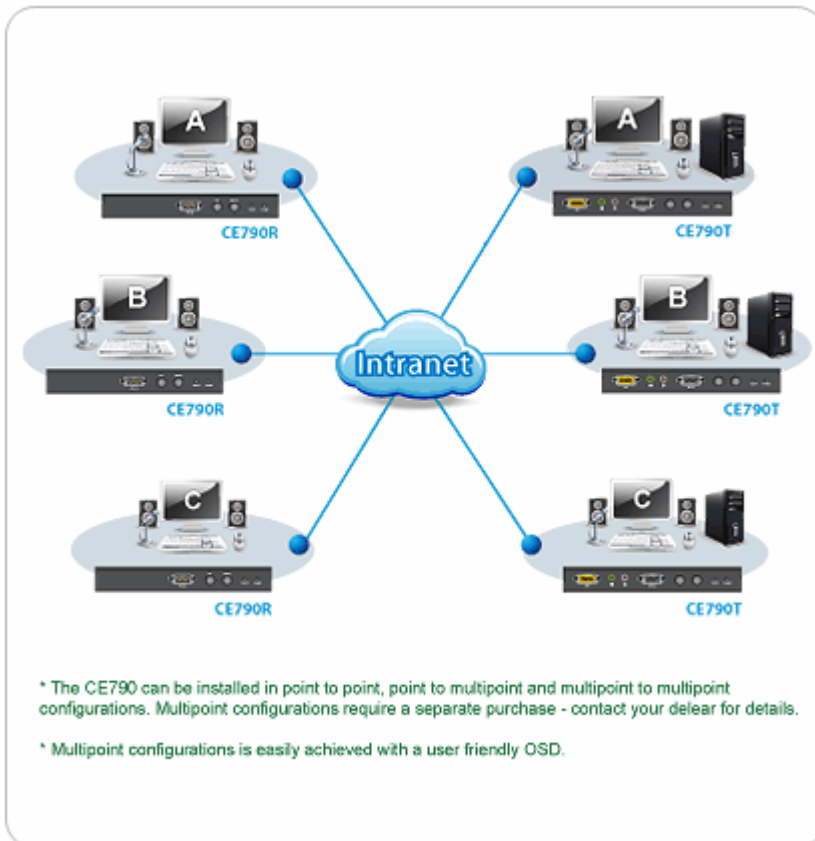

Kontakt Daten - Anfrage:

Tel: 02822 33 33 990

E-Mail: info@bellequip.at

Internet: www.bellequip.at